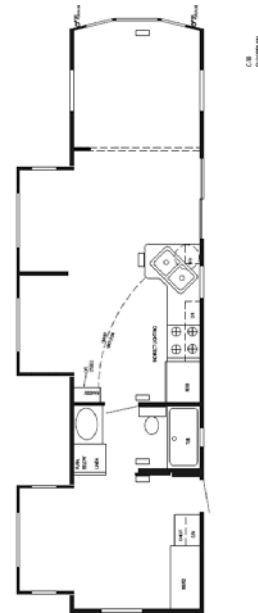

FOR SALE

1998 40' Canterbury Park Model Camper Trailer

Very clean, newly remodeled and fully furnished with “up north” décor includes:

- 2 slide outs (bedroom – dinette/sofa)
- Non-smoker ownership
- Large kitchen with full size appliances, microwave, and wooden kitchen island
- Private master bedroom with queen bed
- Sleeps 6
- Two (2) custom log-built futon couches
- Large-size tub with shower
- Electric hot water heater
- New built-in stereo: iPod/CD player with multi-speaker switch for indoor and outdoor speakers
- Thermostat-controlled air conditioner and furnace
- Wall-mounted flat screen TV/DVD
- Cable ready - antenna
- New retractable 25' awning (2009)
- Two stained decks: L-shaped
- New screened gazebo (2009)
- Large wooden shed with electricity
- Two (2) 100lb LP tanks/ LP Gas grill
- Large corner lot, connected to city sewer and water
- 2010 season paid
- www.timberlinervpark.com